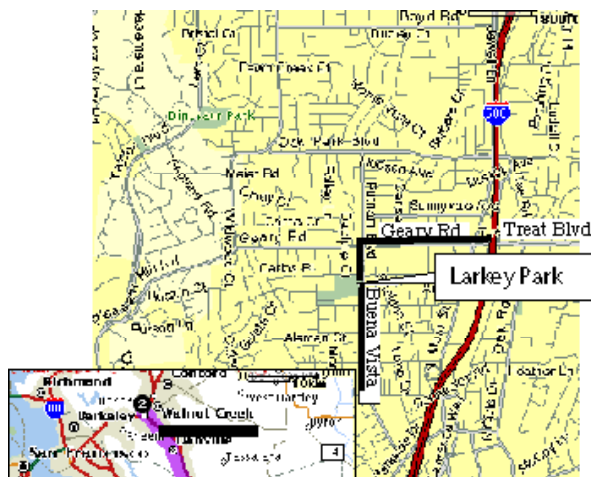

June 29, 2008 General Meeting, Larkey Park, Walnut Creek

Time; 11:30 am

Meet at Larkey Park at parking lot on Buena Vista Ave across the street from the tennis courts. To get to the Park take Treat Blvd off #680. Go west on Geary to Buena Vista. Turn left, and Larkey Park is ahead 2 blocks on the right.