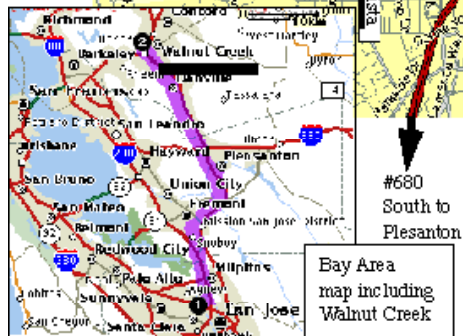

June 29, 2008 General Meeting, Larkey Park, Walnut Creek

Time; 11:30 am

Meet at Larkey Park at parking lot on Buena Vista Ave across the street from the tennis courts. To get to the Park take Treat Blvd off #680. Go west on Geary to Buena Vista. Turn left, and Larkey Park is ahead 2 blocks on the right.